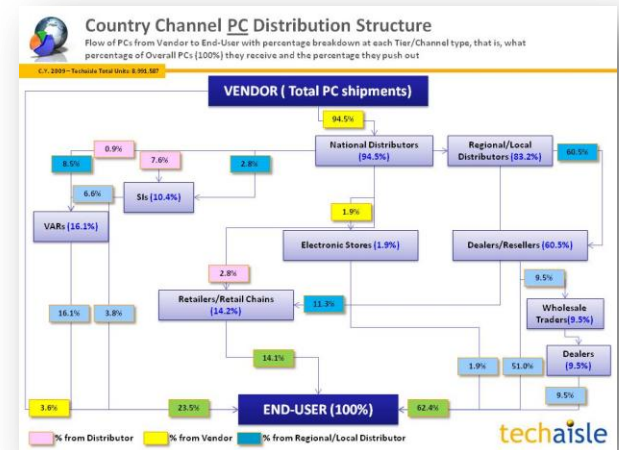

Distribution Channel Flow from Vendor to End-User

Distribution Channel Flow is available for following countries

- Australia
- Canada
- China
- France
- Germany
- India
- Italy
- Japan
- Korea
- Malaysia
- Poland
- South Africa
- Spain
- Taiwan
- Thailand
- Turkey
- UAE
- UK
- US

Following Types of Channel Partners

- Reseller/Dealer
- Systems Integrators
- System Builders
- VARs
- Electronic Stores
- Wholesale
- Retailers

Products Covered

- PCs
- Servers
- Switches
- Routers

Deliverables

- PowerPoint

Contact: Inquiry@techaisle.com

Blog: www.techaisle.com/blog

For more information: www.techaisle.com